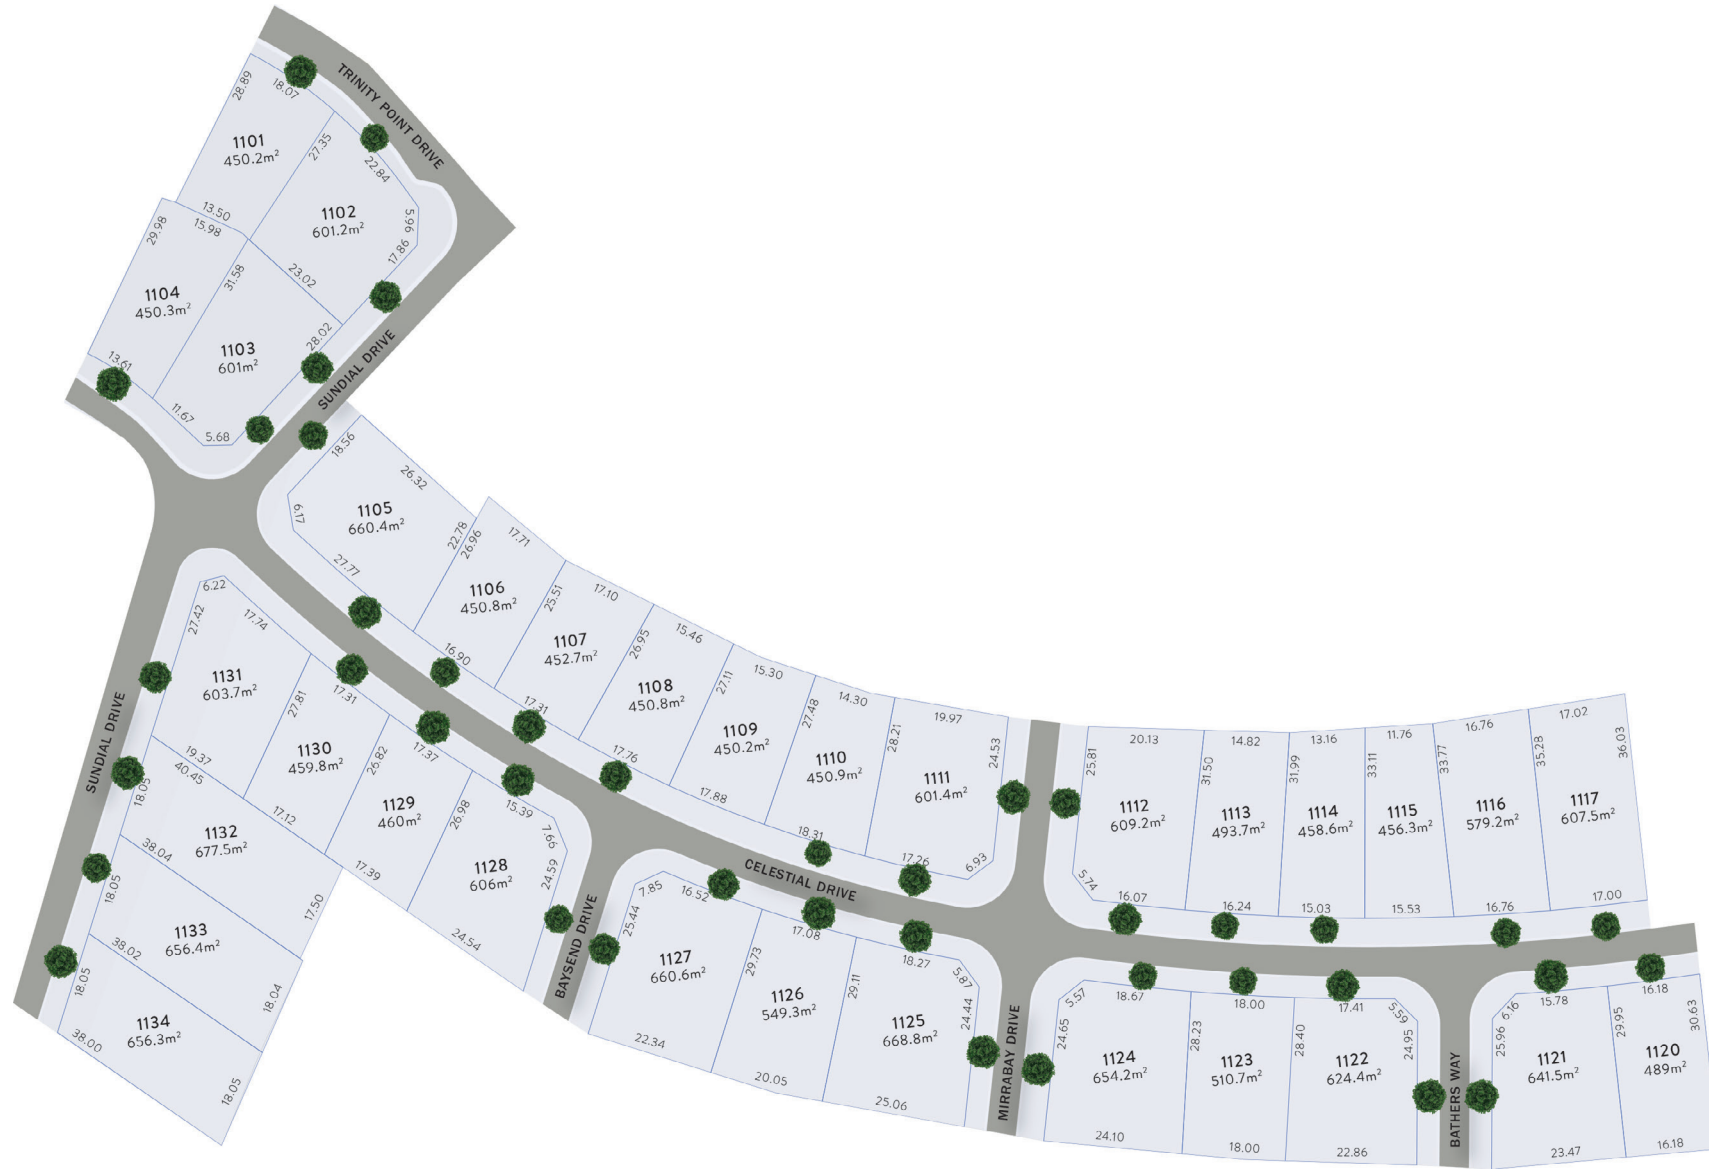

TRINITY POINT

LAKE MACQUARIE

THIS PLAN IS INDICATIVE AND FOR GUIDANCE PURPOSES ONLY.

STAGE 5

Trinity Point Drive, Morisset Park | trinitypoint.com.au | 1300 888 888