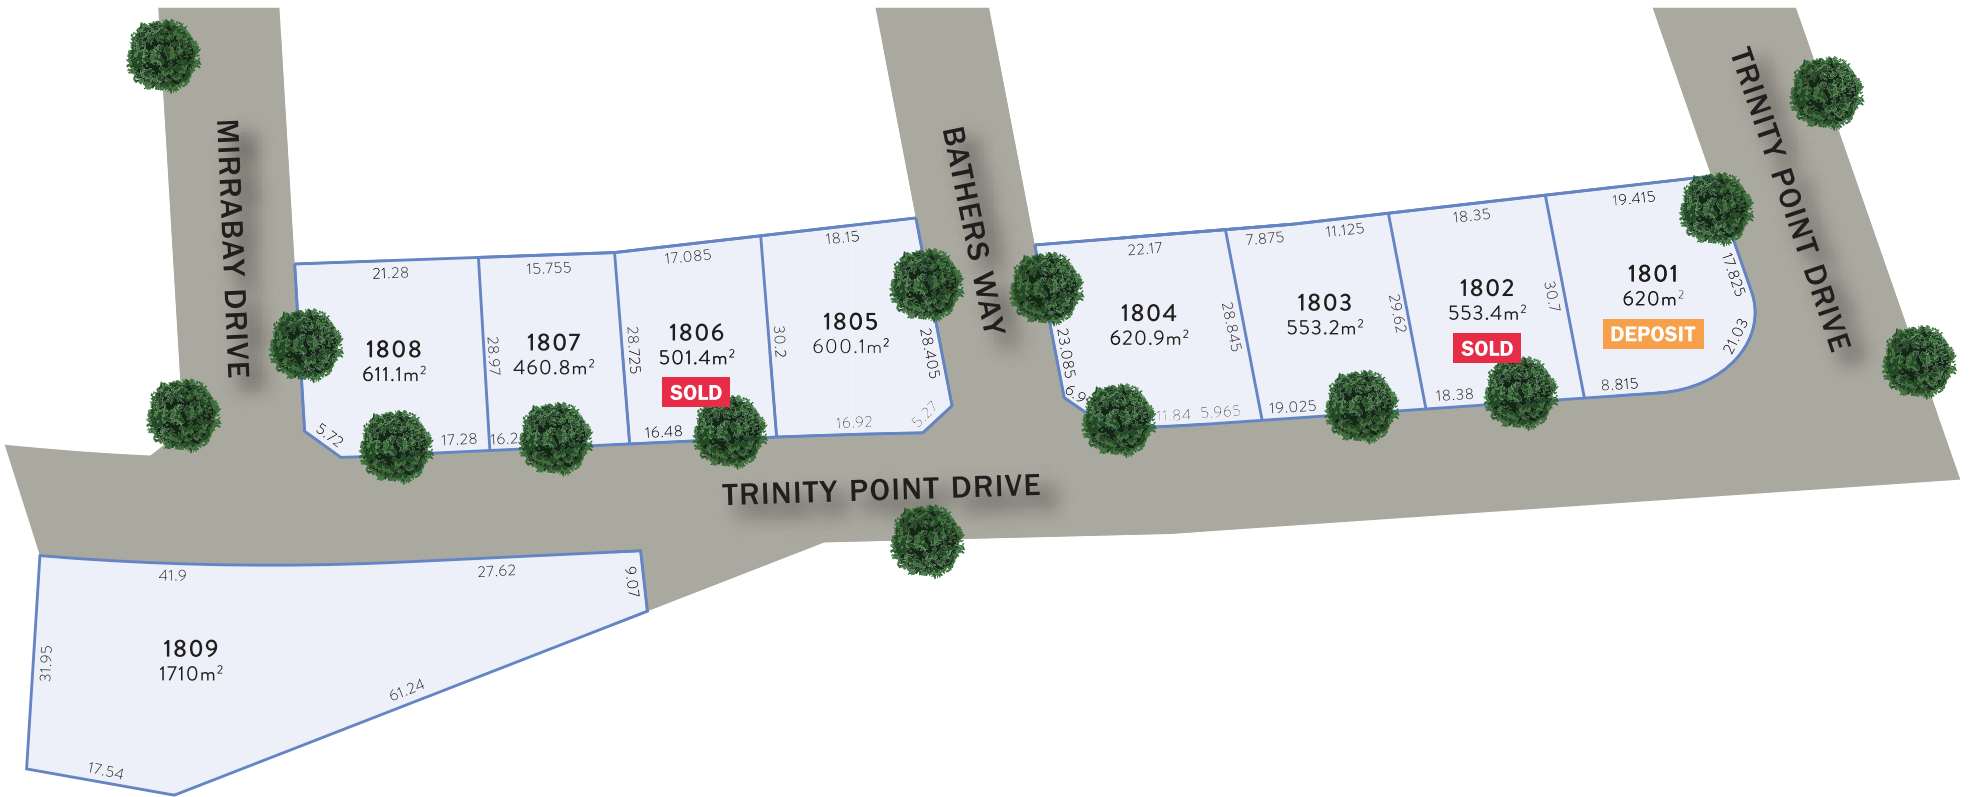

# TRINITY POINT

LAKE MACQUARIE

ⓘ NORTH

 JOHNSON PROPERTY GROUP

THIS PLAN IS INDICATIVE AND FOR GUIDANCE PURPOSES ONLY.

STAGE 8

Trinity Point Drive, Morisset Park | [trinitypoint.com.au](http://trinitypoint.com.au) | 1300 888 888